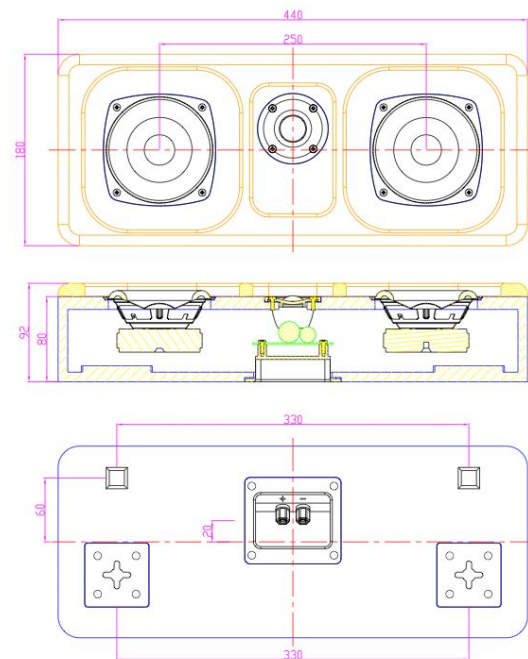

LOXONE WALL SPEAKER

Art. Nr.: 200153

FEATURES

- 2x 4" 15W Black fiber-glass single magnet woofer
- 1x 20W black silk dome neo magnet tweeter
- Massive Chassis
- Plain Design
- Perfect Stereo sound with 2 Loxone Wall Speakers

GENERAL SPECIFICATIONS

Size	440x180x80mm / 17.3x7.1x3.2"
Weight	3,4kg / 7.5lbs
Rated Power Input	50W
Rated Frequency Range	20...20000Hz
Sensitivity	86 +/- 2,5dB
Nominal Impedance	80hm
Crossover	12dB Oct
Operating temperature:	-30°C...+70°C / -22...158°F
Safety Rating	IP20

DIMENSIONAL DRAWING

FREQUENCY RESPONSE CURVES