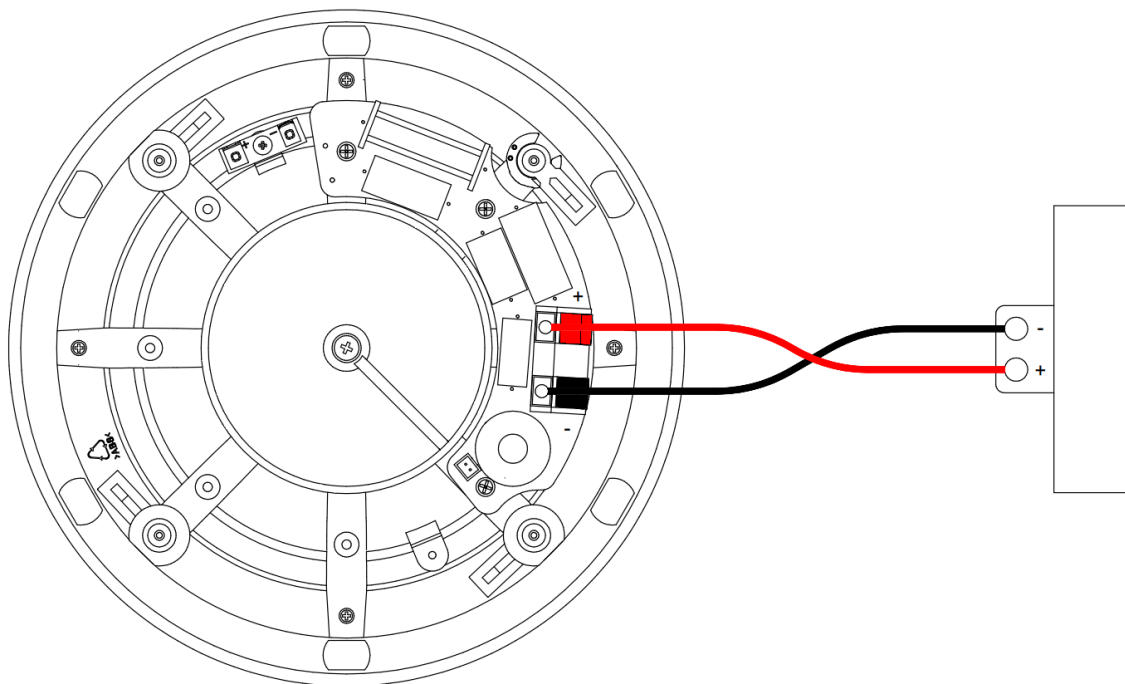

Datasheet

Install Speaker 7 Passive

Part No: 100497

About the product

The Install Speaker 7 Passive impresses with its even and wide sound radiation pattern, which means no matter where you are in the room, the sound is everywhere, exceptionally balanced and clear. It's been designed specifically for use with the Loxone Audioserver and is, therefore, the perfect addition to a Loxone system.

- Coaxial system ensures an extremely even and wide sound radiation pattern
- Single-frame construction ensures a very compact design with minimal acoustically disturbing edges and depressions
- Frequency range: 50Hz ... 28kHz
- Suitable for indoor & protected outdoor use
- Nominal impedance: 8 Ohm
- Rated power: 40W
- Maximum power: 80W
- Product dimensions: 232.2 x 95.1mm
- Cut out size: 203mm
- Installation depth: 93mm
- Works with these back boxes: Loxone Speaker Back Box & Loxone Speaker Back Box For Acoustic Ceilings

Technical data

Type	2-Way
Rated power	40W
Maximum power	80W
Frequency range	50Hz...28kHz
Crossover frequency	2,1kHz
Nominal impedance	8 Ohm
Sensitivity	88dB
Ambient temperature	-30...70°C /-22...158°F
Humidity	max. 95% r.H. (non condensing)
Tweeter Ø	28mm / 1,1"
Tweeter type	Dome tweeter
Tweeter dome material	Silk
Woofer Ø	178 mm / 7"
Woofer cone material	Carbon filled Polypropylene
Safety rating	  IP53  IP54 

Frequency response

Connection diagram

Weight & dimensions

Product dimensions	232.2mm x 95.1mm / 9.14" x 3.74"
Cut out size	203mm / 8"
Installation depth	93mm / 3.66"
Max. panel thickness	36mm / 1.41"
Color front grille	RAL 9003 (signal white)
Weight	1.98kg
Drawing	<p>The drawing is a cross-sectional view of the device. It shows the internal components, including a central hub and several curved blades or vanes. Dimension lines indicate the following measurements: a width of 232.2mm, a height of 95.1mm, and a depth of 93mm.</p>