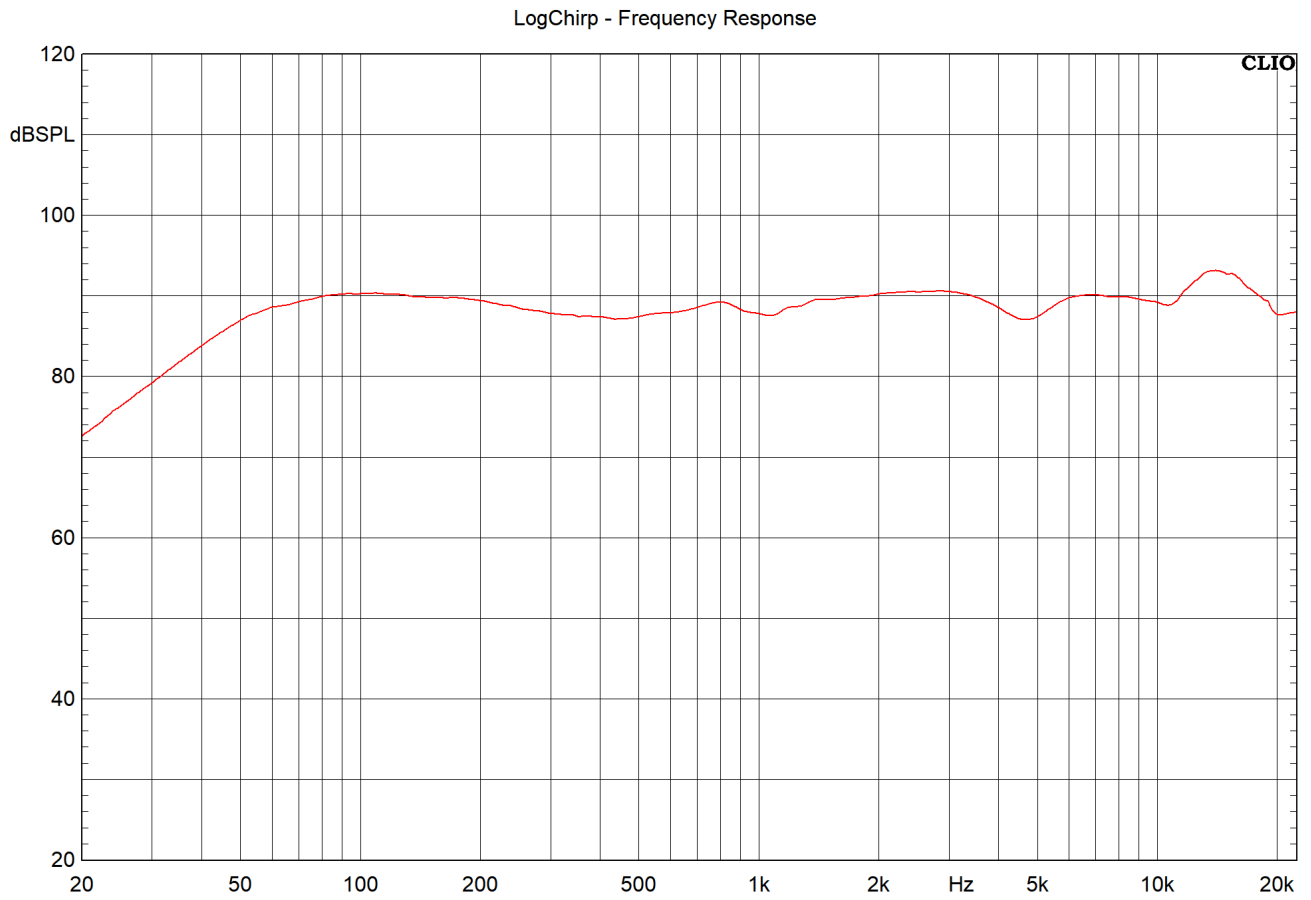

Datasheet

Install Speaker 7 Passive

Part No: 100497

About the product

The Install Speaker 7 Passive impresses with its even and wide sound radiation pattern, which means no matter where you are in the room, the sound is everywhere, exceptionally balanced and clear. It's been designed specifically for use with the Loxone Audioserver and is, therefore, the perfect addition to a Loxone system.

- Coaxial system ensures an extremely even and wide sound radiation pattern
- Single-frame construction ensures a very compact design with minimal acoustically disturbing edges and depressions
- Frequency range: 50Hz ... 28kHz
- Suitable for indoor & protected outdoor use
- Nominal impedance: 8 Ohm
- Rated power: 40W
- Maximum power: 80W
- Product dimensions: 232.2 x 95.1mm
- Cut out size: 203mm
- Installation depth: 93mm
- Works with these back boxes: Loxone Speaker Back Box & Loxone Speaker Back Box For Acoustic Ceilings

Technical data

Type	2-Way
Rated power	40W
Maximum power	80W
Frequency range	50Hz...28kHz
Crossover frequency	2,1kHz
Nominal impedance	8 Ohm
Sensitivity	88dB
Ambient temperature	-30...70°C /-22...158°F
Humidity	max. 95% r.H. (non condensing)
Tweeter Ø	28mm / 1,1"
Tweeter type	Dome tweeter
Tweeter dome material	Silk
Woofer Ø	178 mm / 7"
Woofer cone material	Carbon filled Polypropylene
Safety rating	  IP53  IP54 

Frequency response

Connection diagram

Weight & dimensions

Product dimensions	232.2mm x 95.1mm / 9.14" x 3.74"
Cut out size	203mm / 8"
Installation depth	93mm / 3.66"
Max. panel thickness	36mm / 1.41"
Color front grille	RAL 9003 (signal white)
Weight	1.98kg
Drawing	<p>The drawing is a cross-sectional view of the device. It shows the internal components, including a central hub and several curved blades or vanes. Dimension lines indicate the following measurements: a width of 232.2mm, a height of 95.1mm, and a depth of 93mm.</p>