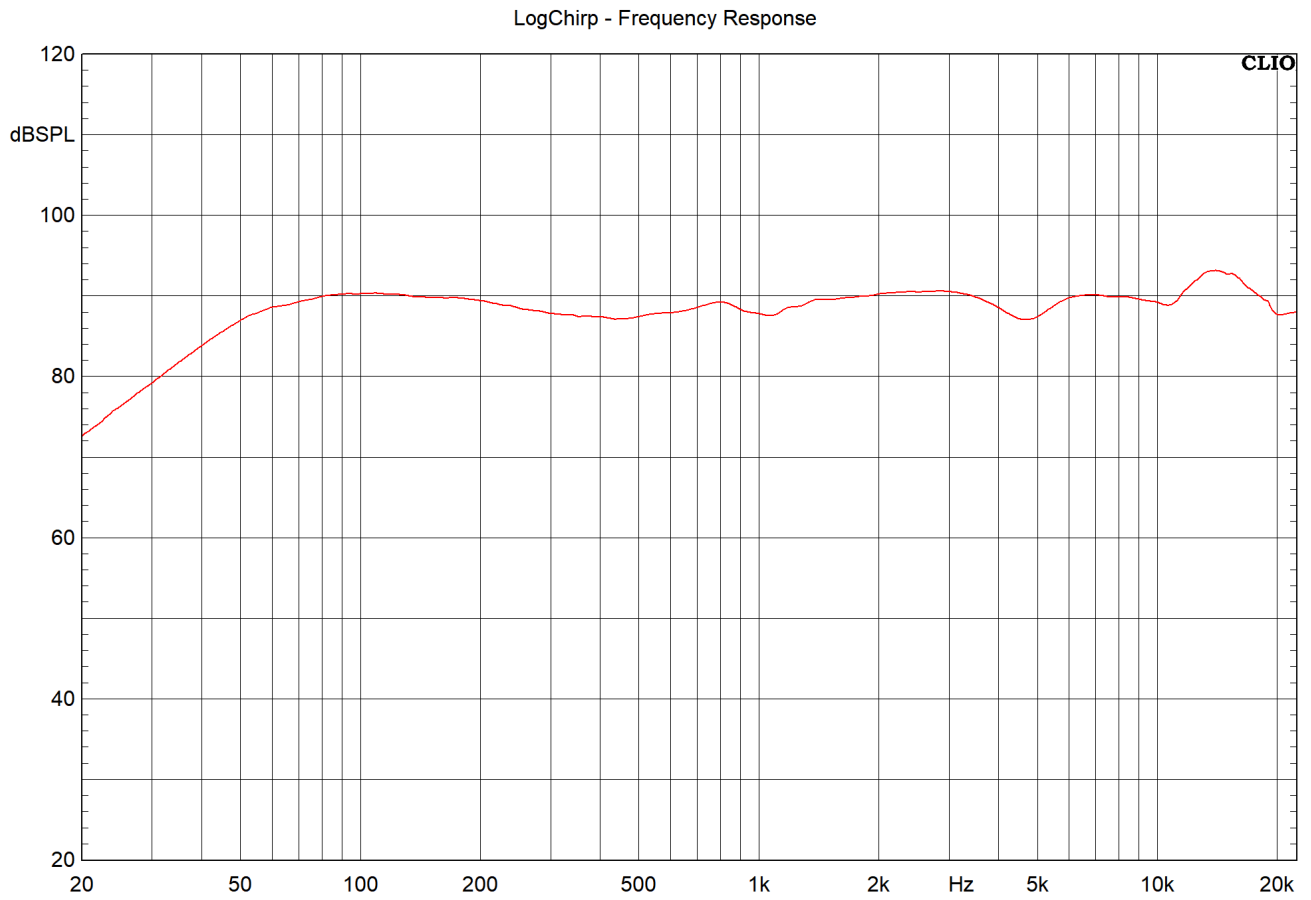

Frequenzgang